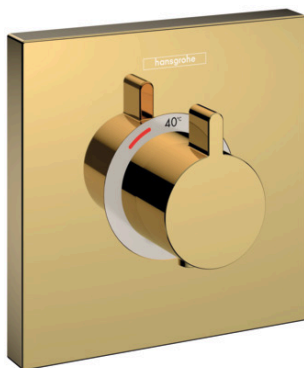

ShowerSelect

Thermostat HighFlow for concealed installation

Surfaces: **Polished Gold Optic** Article Number: **15760990**

Description

product features

- maximum flow rate at 3 bar: 42 l/min
- flow rate upper outlet: 42 l/min
- flow rate lower outlet: 42 l/min
- thermostat cartridge
- safety lock at 40 °C
- temperature limitation adjustable
- connection type: basic set
- min. operating pressure: 1 bar
- max. operating pressure: 10 bar
- dirt filter included

Design awards

reddot winner 2021

Certificates

Product image

Scale drawing

Flowchart