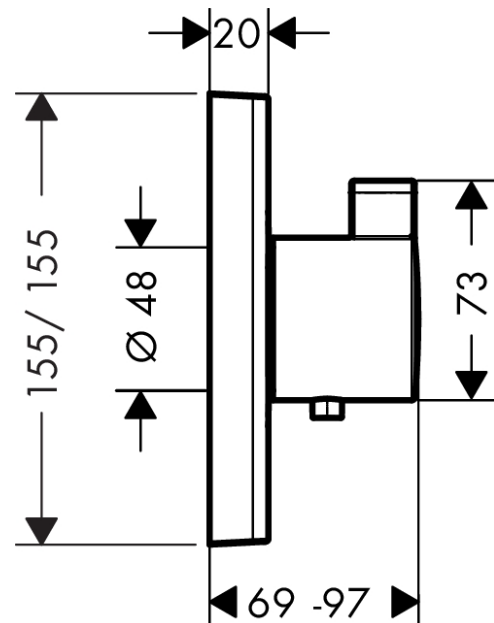

ShowerSelect

Thermostat HighFlow for concealed installation

Surfaces: **Polished Gold Optic** Article Number: **15760990**

Description

product features

- maximum flow rate at 3 bar: 42 l/min
- flow rate upper outlet: 42 l/min
- flow rate lower outlet: 42 l/min
- thermostat cartridge
- safety lock at 40 °C
- temperature limitation adjustable
- connection type: basic set
- min. operating pressure: 1 bar
- max. operating pressure: 10 bar
- dirt filter included

Design awards

reddot winner 2021

Certificates

Product image

Scale drawing

Flowchart